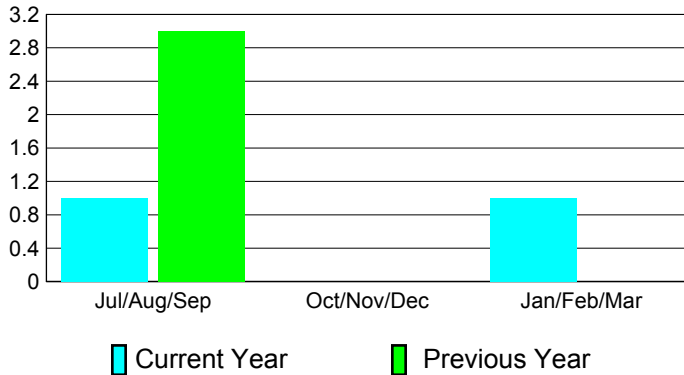

2010-2011 GMT Reports for District (or Undistricted) **District 102 C**

GMT: **Dir. Horst P. Kirchgatterer**

Location: **SWITZERLAND**

GMT CA: **4**

CLUBS

**Club Results
2010-2011**

**Clubs
2009-2010**

Month	New Club Goal	Actual New Clubs	Actual Dropped Clubs	Gain/Loss of Clubs	Gain/Loss of Clubs
Jul/Aug/Sep	1	1	0	1	3
Oct/Nov/Dec	1	0	0	0	0
Jan/Feb/Mar	0	1	0	1	0
Totals	2	2	0	2	3

Club Results 2010-2011

Goal, New, Dropped, Gain/Loss

Comparison of Club Gain/Loss

Current Year Compared to the Previous Year

YTD Status Quo Clubs 2010-2011

Status Quo Clubs Compared to Status Quo Members

MEMBERSHIP