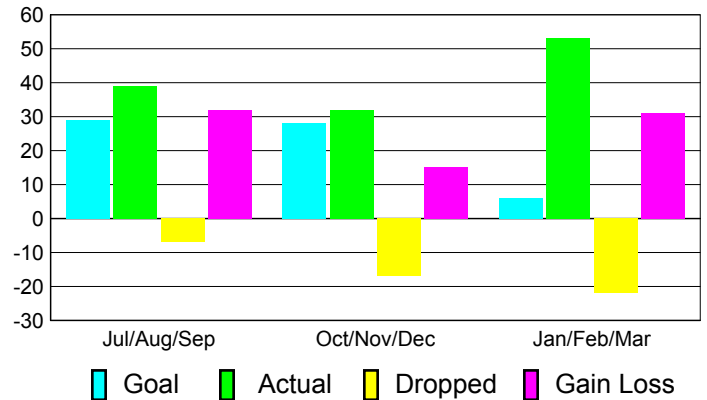

Membership Results 2010-2011

Goal, New, Dropped, Gain/Loss

Comparison of Membership Gain/Loss

Current Year Compared to the Previous Year