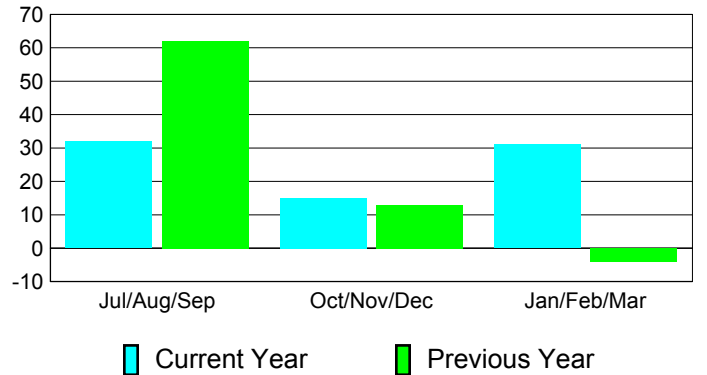

**Membership Results
2010-2011**

**Membership
2009-2010**

Month	Net Memb Goal	Actual New Memb	Actual Dropped Memb	Gain/Loss of Memb	Gain/Loss of Memb
Jul/Aug/Sep	29	39	-7	32	62
Oct/Nov/Dec	28	32	-17	15	13
Jan/Feb/Mar	6	53	-22	31	-4
Totals	63	124	-46	78	71

Membership Results 2010-2011

Goal, New, Dropped, Gain/Loss

Comparison of Membership Gain/Loss

Current Year Compared to the Previous Year

Gender Comparison 2010-2011

Jul/Aug/Sep

Oct/Nov/Dec

Jan/Feb/Mar