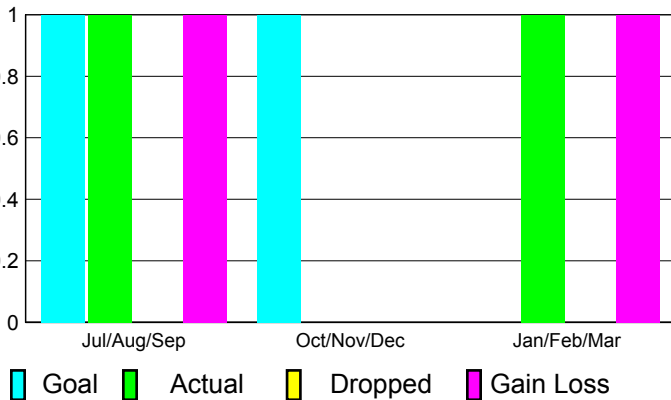

2010-2011 GMT Reports for District (or Undistricted) **District 102 C**

GMT: **Dir. Horst P. Kirchgatterer**

Location: **SWITZERLAND**

GMT CA: **4**

CLUBS

**Club Results
2010-2011**

**Clubs
2009-2010**

Month	New Club Goal	Actual New Clubs	Actual Dropped Clubs	Gain/Loss of Clubs	Gain/Loss of Clubs
Jul/Aug/Sep	1	1	0	1	3
Oct/Nov/Dec	1	0	0	0	0
Jan/Feb/Mar	0	1	0	1	0
Totals	2	2	0	2	3

Club Results 2010-2011

Goal, New, Dropped, Gain/Loss

Comparison of Club Gain/Loss

Current Year Compared to the Previous Year

YTD Status Quo Clubs 2010-2011

Status Quo Clubs Compared to Status Quo Members

MEMBERSHIP